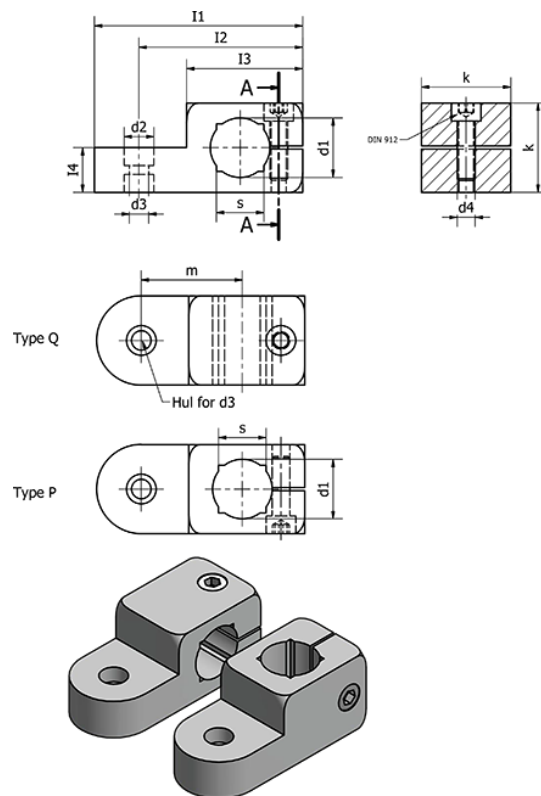

Data Sheet

Article number: 20482B1525PELS
 Description: E+G Swivel clamp
 GN 482-B15-25-P-ELS

Measures

	= -	l1	= 62
	= -	l3	= 49.5
Clamping kit for d3 = GN 511.1-M6-25-S/K		l4	= 12.5
Clamping kit for d4 = GN 511-M6-25		k	= 25
d1	= 15	m	= 29
d2	= 10	s	= 12
d3	= 6.5	Weight (g)	= 66
d4	= M6		